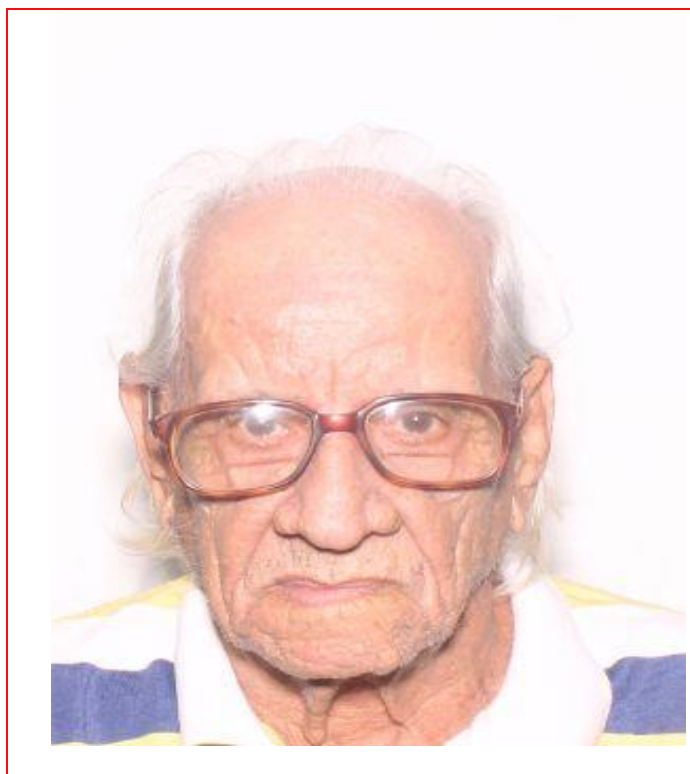

ENDANGERED ADULT

NAME:	Clotilde Rene Correa	
DOB:	06/03/1931	
RACE:	White	
SEX:	Male	
HEIGHT:	5'5	
WEIGHT:	130 LBS	
C/HAIR:	White	
C/EYES:	Brown	
MISSING SINCE:	09/10/2019	
LOCATION MISSING FROM:		
245 NW 32ND ST APT #1		

Case: 190910-0068415

The Miami Police Department is requesting your assistance in locating this endangered adult. He was last seen wearing a blue shirt, blue shorts . If you have any information please contact Detective A. Garcia at 305-603-6300, 305-579-6111.