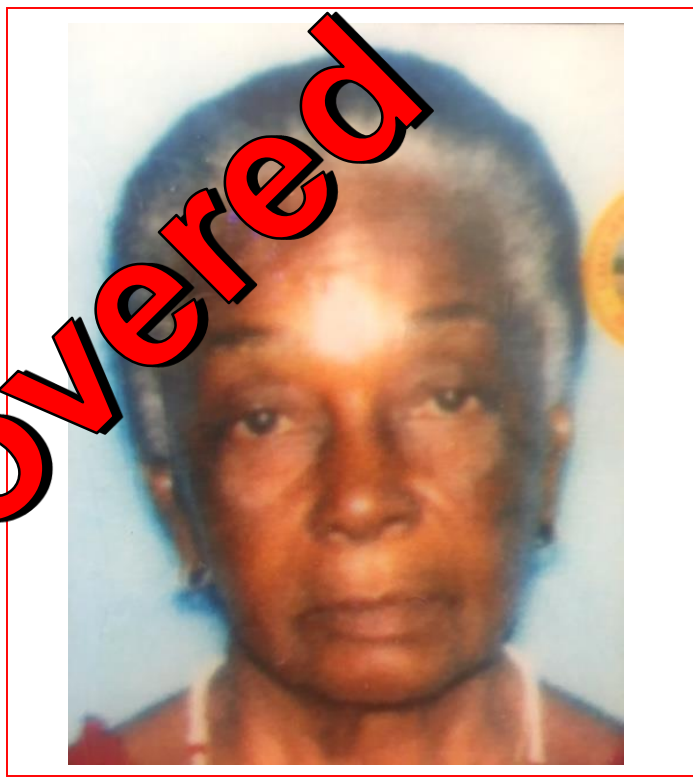

# ENDANGERED ADULT

NAME:	OFELIA SEVILLANO
DOB:	06/23/1940
RACE:	BLACK
SEX:	FEMALE
HEIGHT:	5'02"
WEIGHT:	140 LBS
C/HAIR:	BROWN
C/EYES:	BROWN
MISSING SINCE:	05/30/20
LOCATION MISSING FROM	
S.W. 27 Ave	

Case 160530-163557

**Recovered**

The Miami Police Department is requesting your assistance in locating this missing adult. She was last seen wearing a green shirt, blue shorts and blue sandals. If you have any information, please contact the Miami Police Department at (305)603-6300 or (305)603-6310.